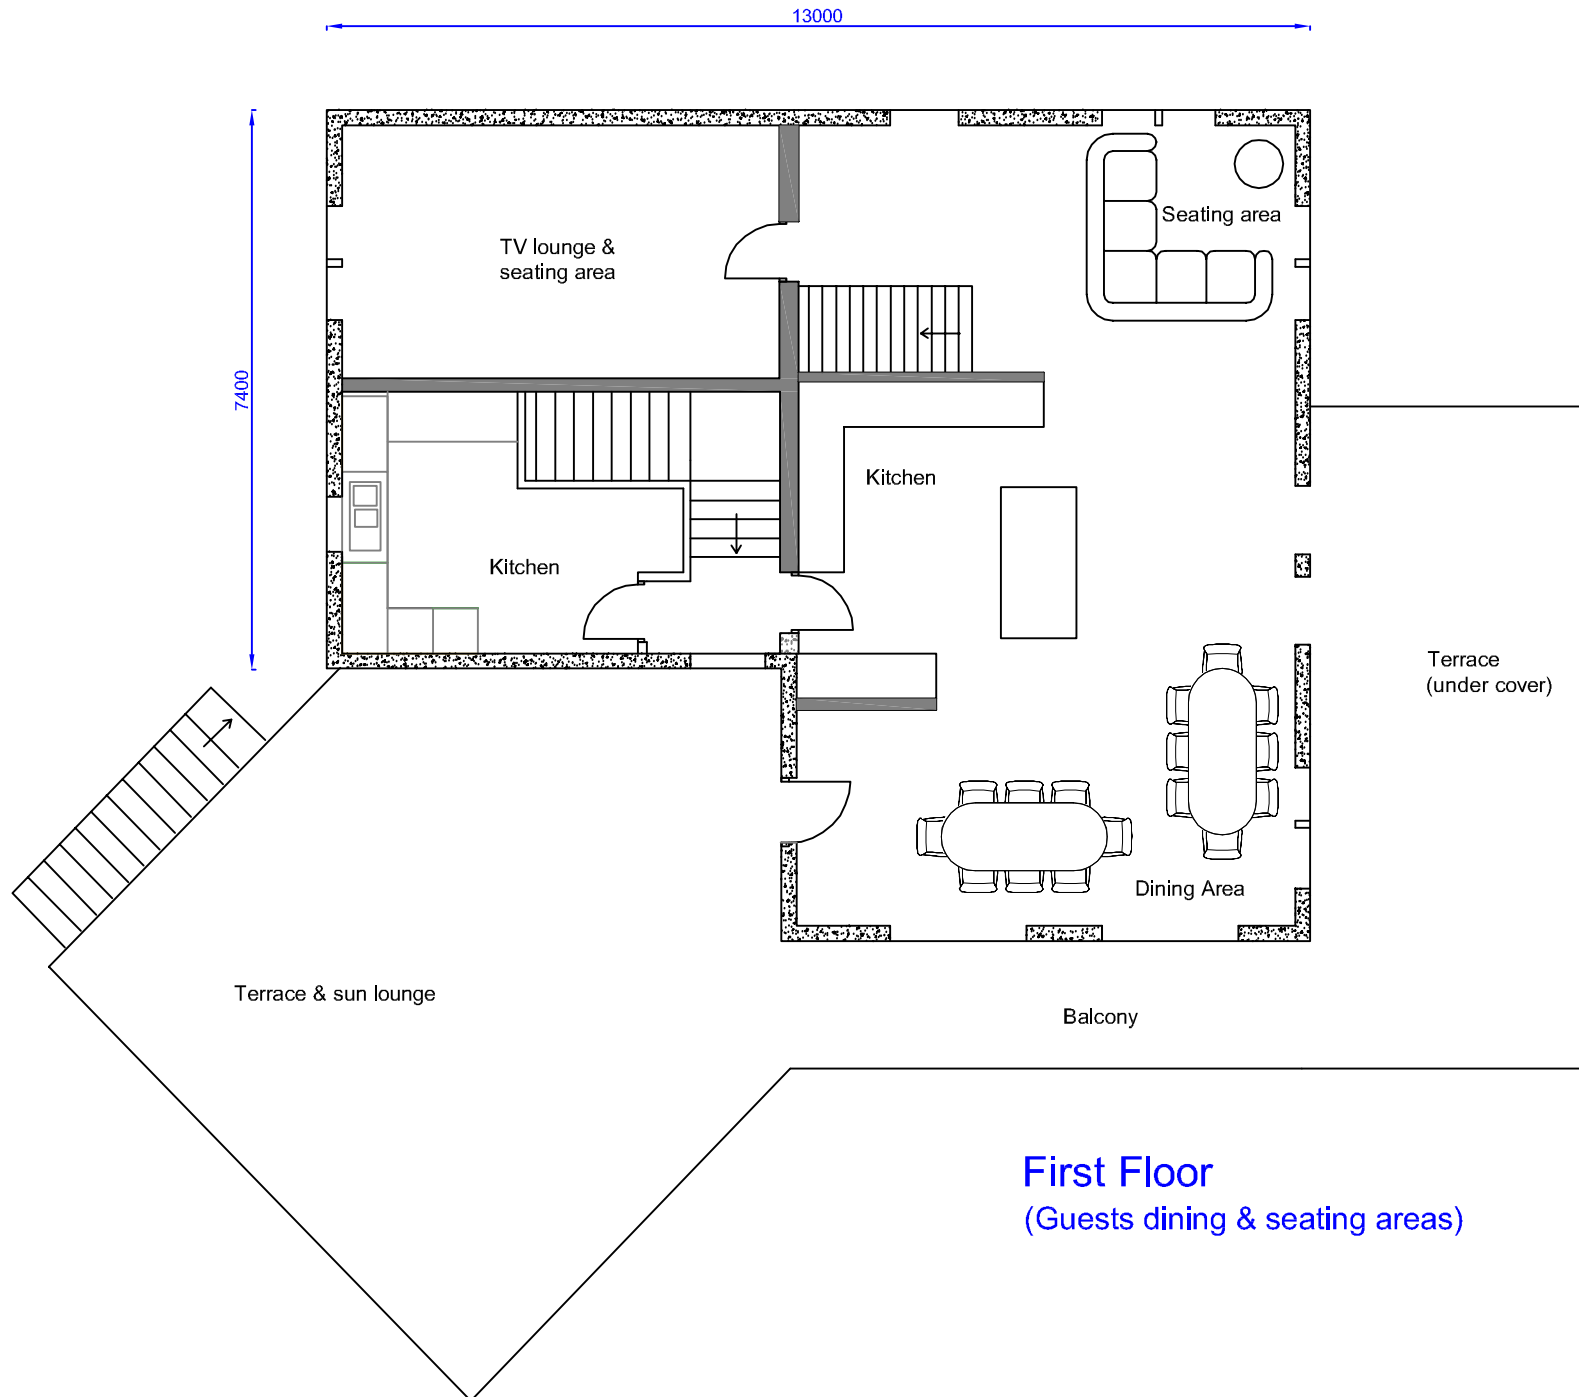

Ski boot & drying room

Utilities room

Private

PRIVATE

Staff bedroom

GARAGE

Ground Floor

7000

First Floor
(Guests dining & seating areas)

Second Floor
(Guest bedrooms)

Third Floor (Guest Bedroom)